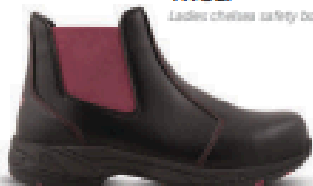

CODE R-048 | SIZES 3-8
THULI

Ladies Chelsea safety boot

11

Features

Heat resistant up to 140°