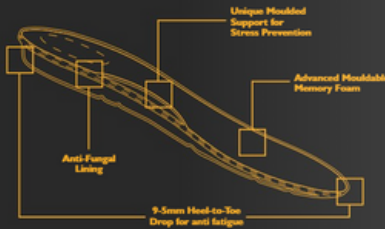

HIGH PERFORMANCE INNER SOLE

SHOE SIZE CONVERSION GUIDE

UK	3	4	5	6	7	8	9	10	11	12	13
EUR	36	37	38	39	40	42	43	44	46	47	48